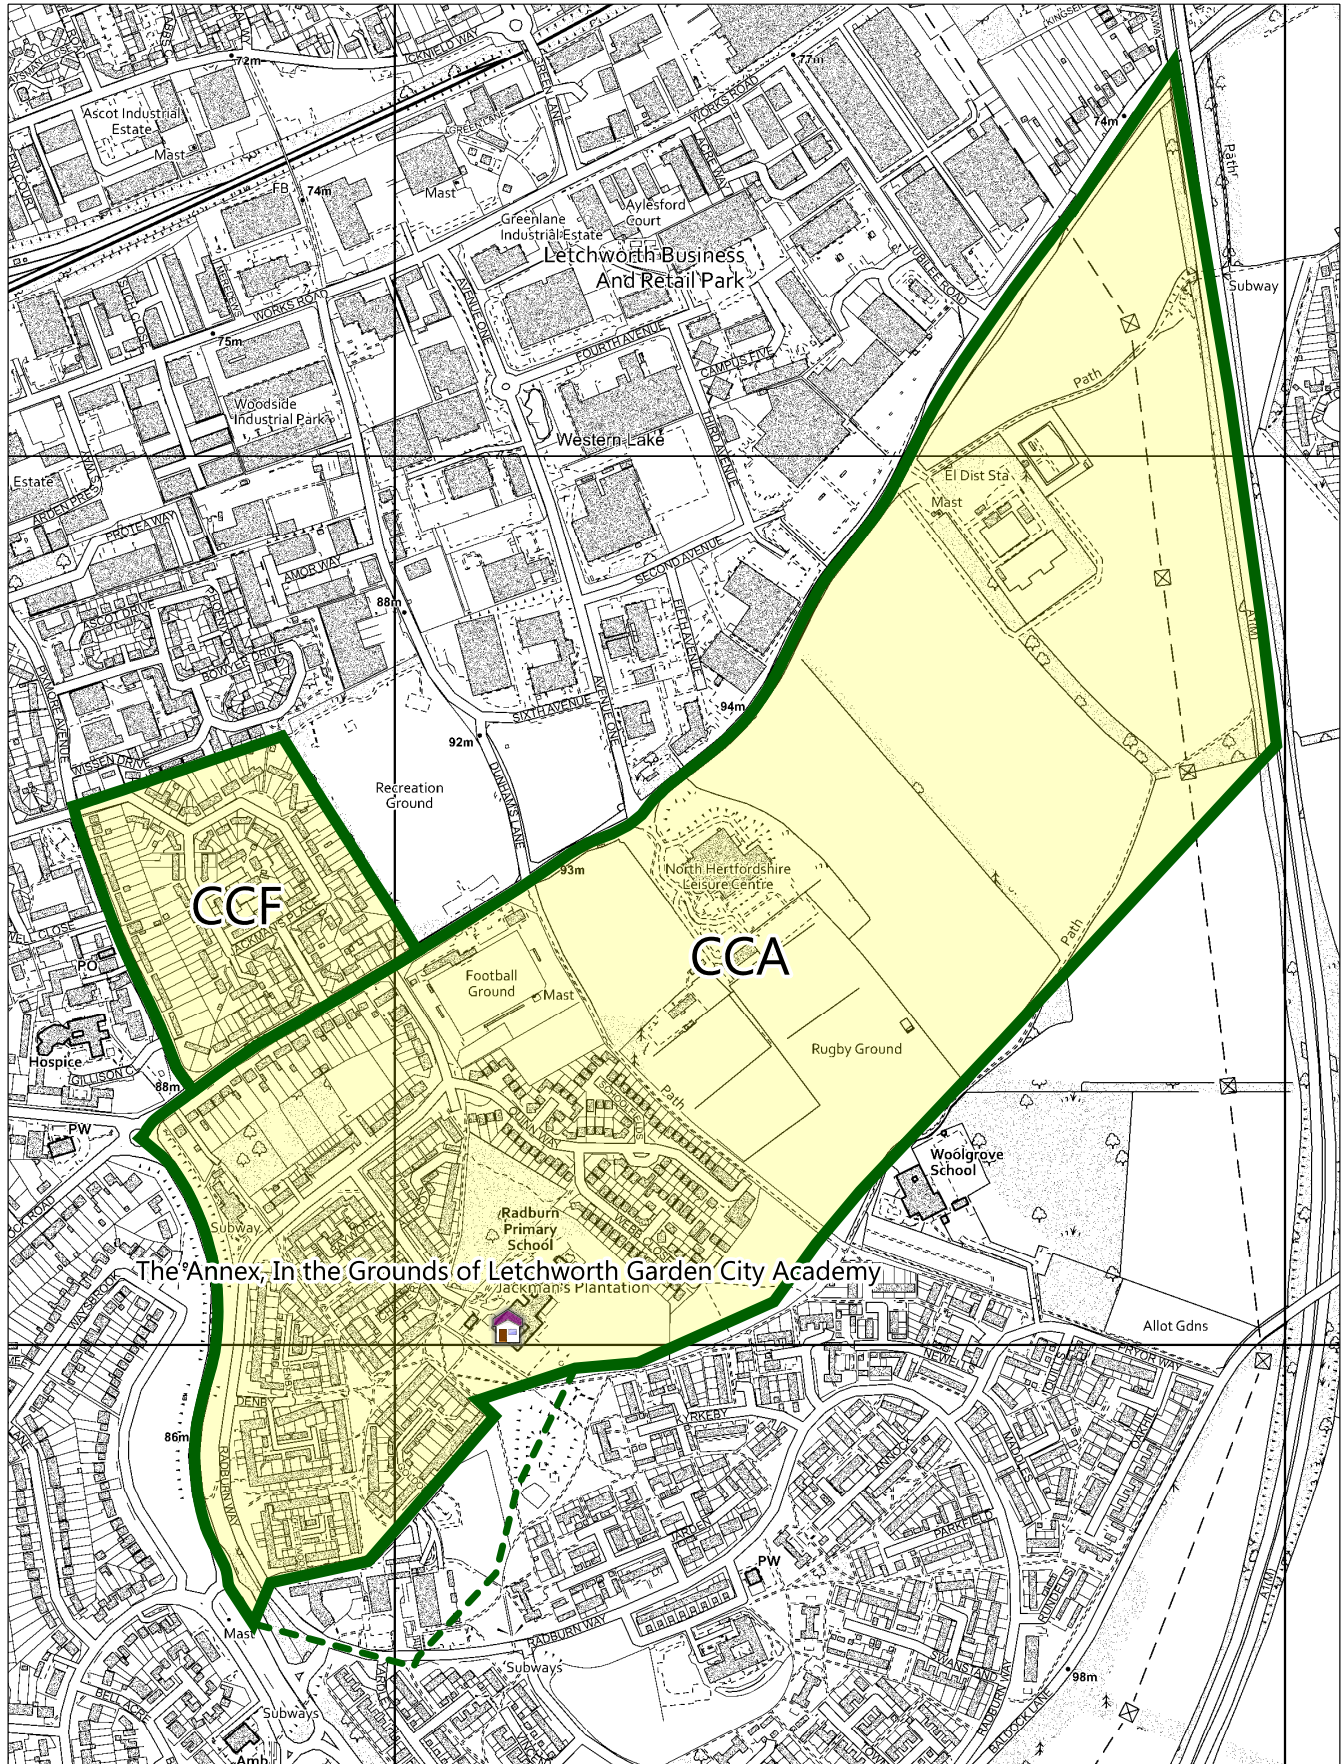

The Annex, In the Grounds of Letchworth Garden City Academy - Letchworth South East Ward

The Annex, In the Grounds of Letchworth Garden City Academy, OFF Radburn Way, Letchworth Garden City, Herts, SG6 2JZ

NORTH HERTFORDSHIRE DISTRICT COUNCIL

Scale: 1:8500
Date: 25:09:19